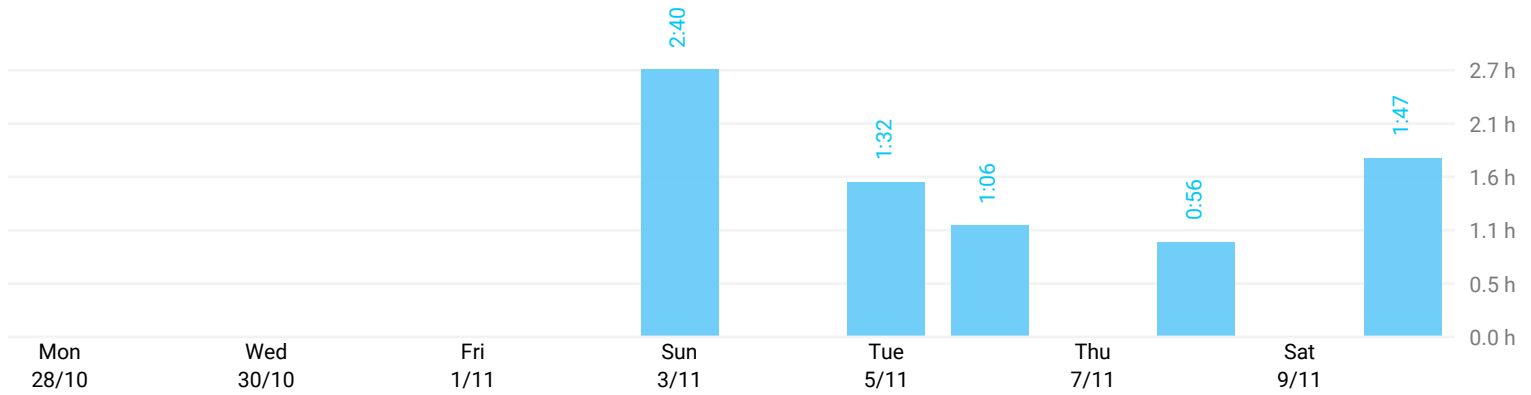

# Summary Report

October 28, 2019 – November 10, 2019

TOTAL HOURS: 8:03:05